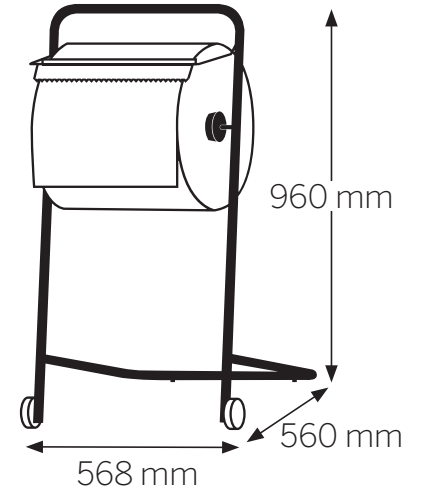

# 54909

KATRIN Floor Dispenser Black Metal

**AVAILABLE ADD-ON PRODUCTS:**

54961  
Katrin Wipe Holder  
Black Metal

54954  
Katrin Waste Bag  
Holder Black Metal