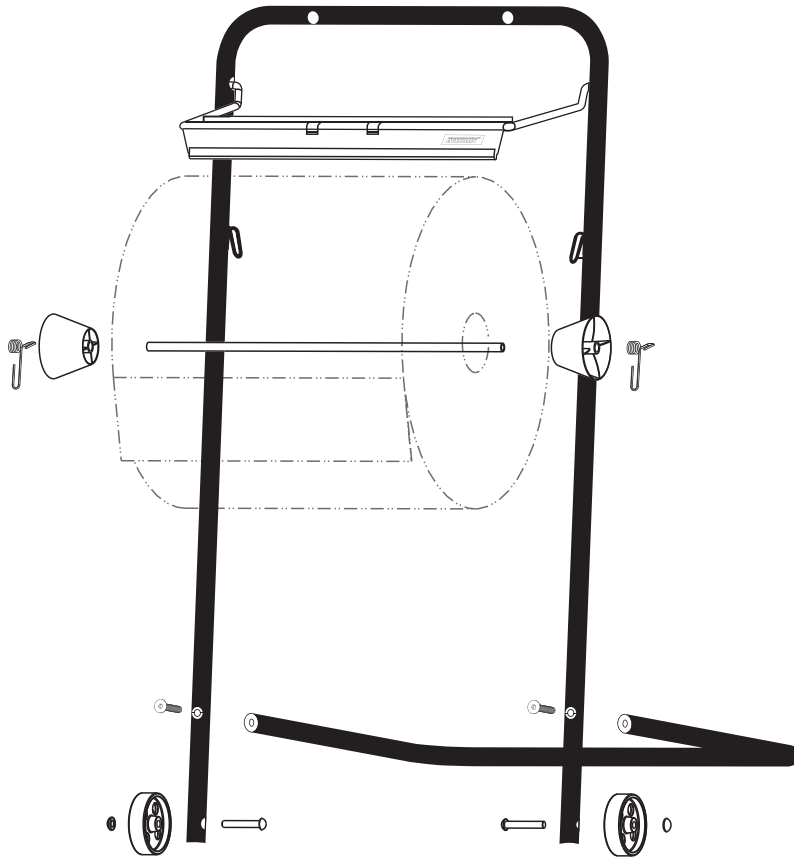

# 54909

KATRIN Floor Dispenser Black Metal

**AVAILABLE ADD-ON PRODUCTS:**

54961  
Katrin Wipe Holder  
Black Metal

54954  
Katrin Waste Bag  
Holder Black Metal