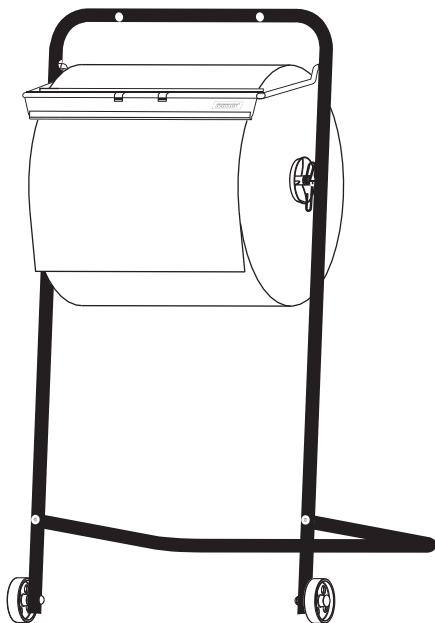

# 54909

KATRIN Floor Dispenser Black Metal

**AVAILABLE ADD-ON PRODUCTS:**

54961  
Katrin Wipe Holder  
Black Metal

54954  
Katrin Waste Bag  
Holder Black Metal