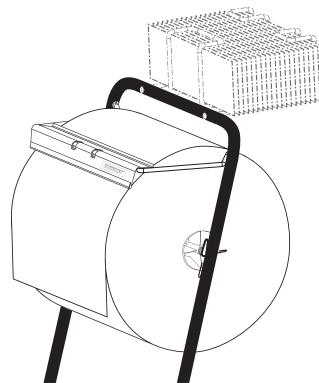

# 54909

KATRIN Floor Dispenser Black Metal

**AVAILABLE ADD-ON PRODUCTS:**

54961  
Katrin Wipe Holder  
Black Metal

54954  
Katrin Waste Bag  
Holder Black Metal