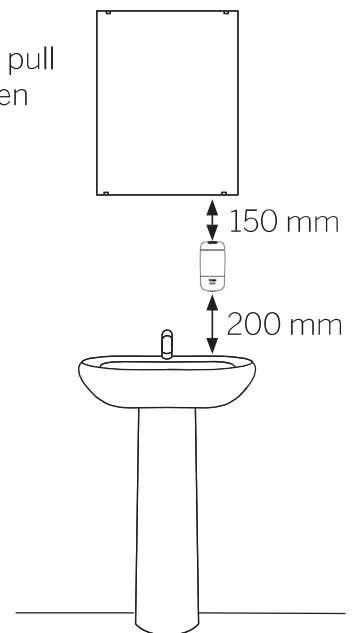

77335, 77359

KATRIN Soap Dispenser 500 ML

Open with key
(Position – key needed and turn right)

Easy opening
(Position – turn left with key once, then no key needed to open dispenser)

A. Pull lower part of cover outwards B. Push and pull cover to open