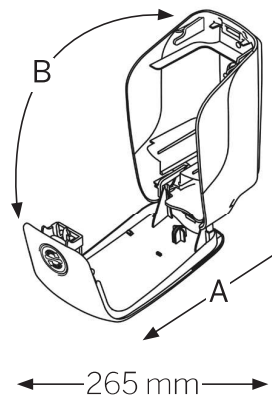

77335, 77359

KATRIN Soap Dispenser 500 ML

Open with key
(Position – key needed and turn right)

Easy opening
(Position – turn left with key once, then no key needed to open dispenser)

A. Pull lower part of cover outwards B. Push and pull cover to open