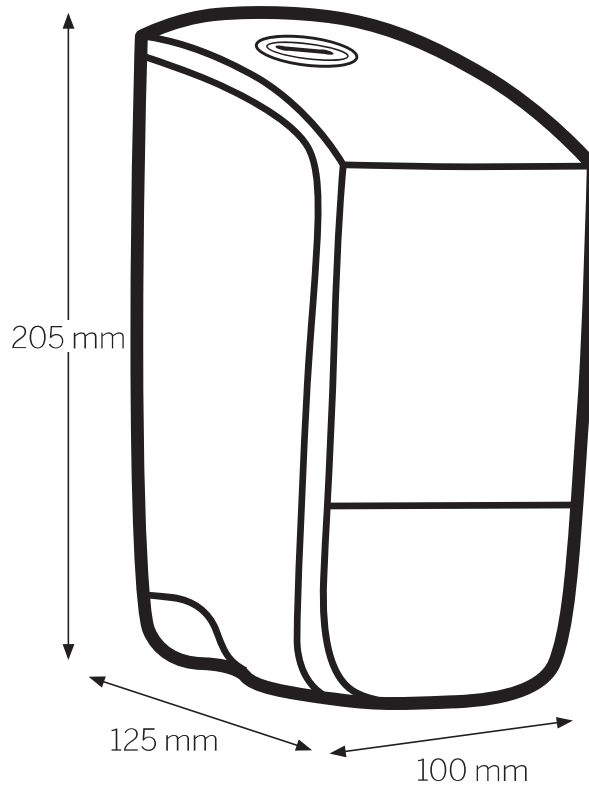

77335, 77359

KATRIN Soap Dispenser 500 ML

Open with key
(Position – key needed and turn right)

Easy opening
(Position – turn left with key once, then no key needed to open dispenser)

A. Pull lower part of cover outwards B. Push and pull cover to open

**REMOVE
KEY**