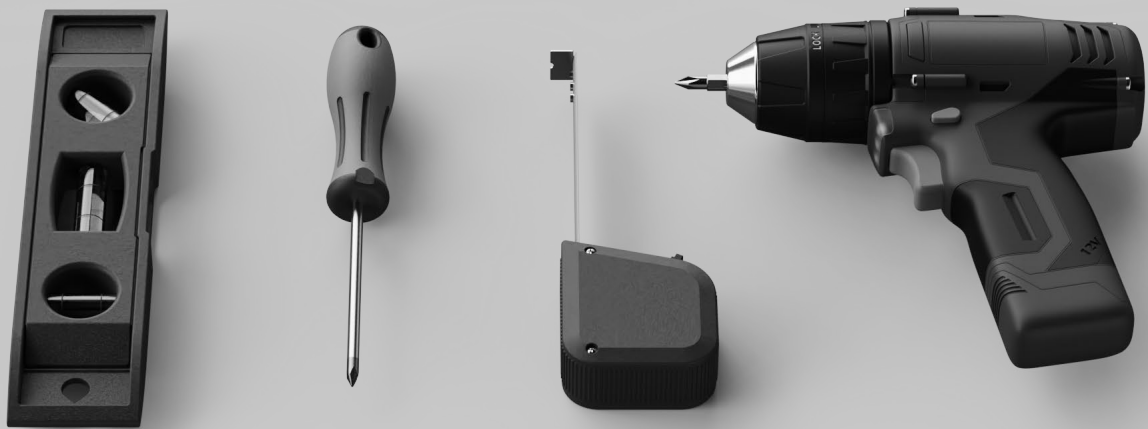

1 x
no.6

i

4 x

02 | **FIXING KIT**

IN THE BOX

EXTRA TOOLS | 03

A

600 - 800 mm