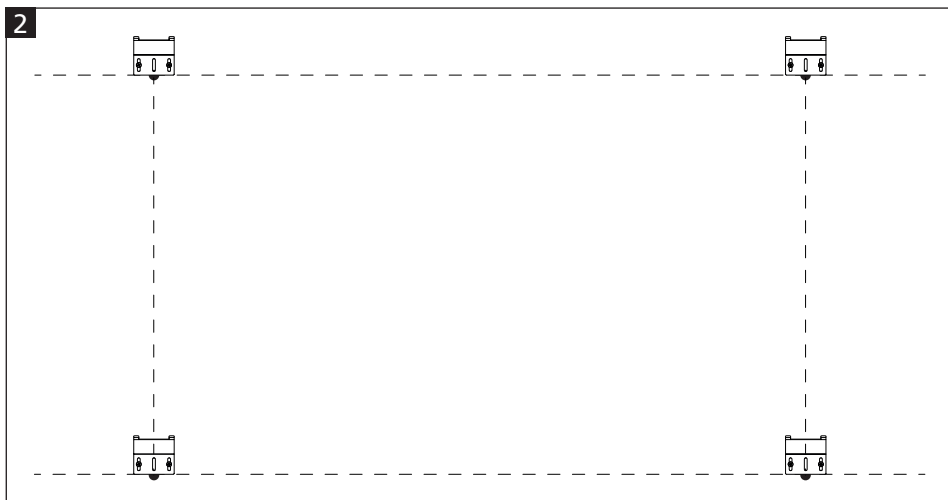

Matte Glassboards (RC)

90x120cm

1 horizontal

vertical

2