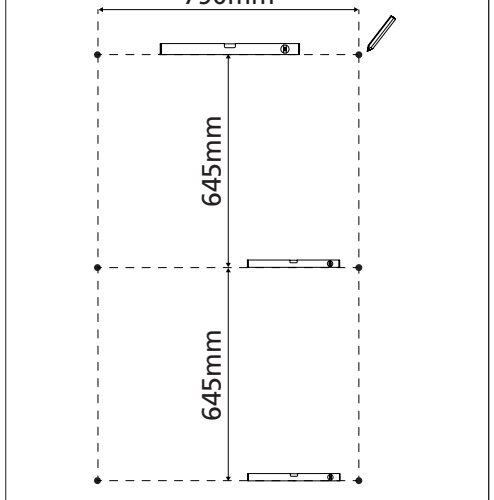

# Matte Glassboards (RC)

100x150cm

## 1 horizontal

## vertical