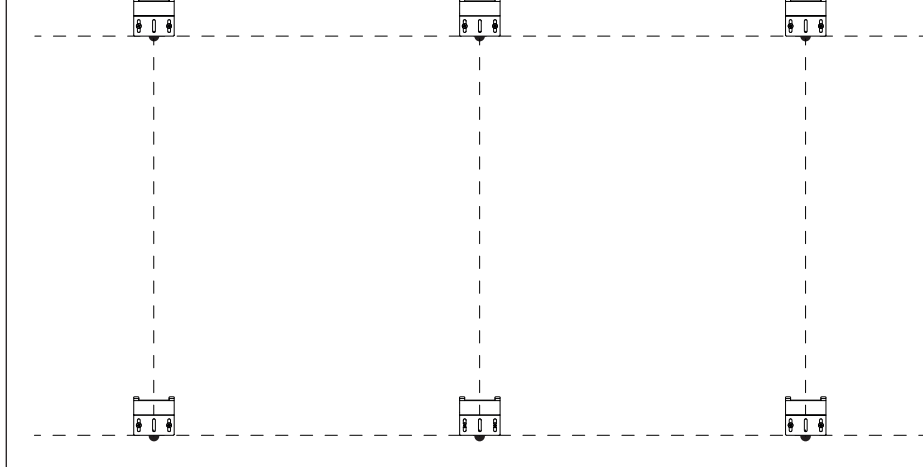

Matte Glassboards (RC)

100x150cm

1 horizontal

vertical

2