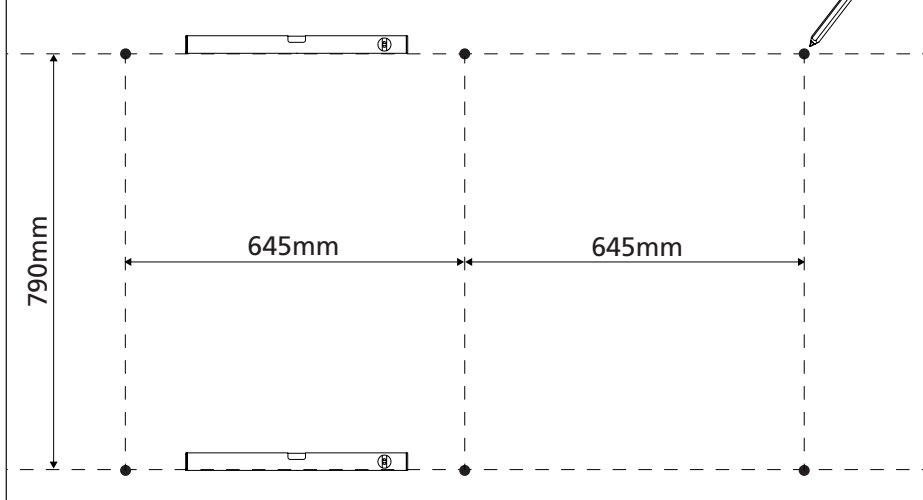

# Matte Glassboards (RC)

100x150cm

## 1 horizontal

## vertical