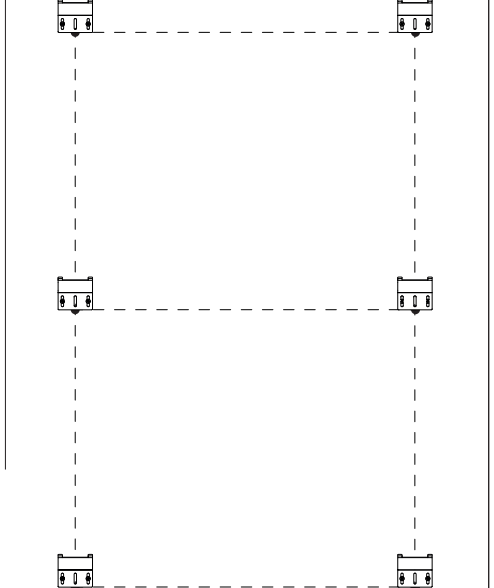

Matte Glassboards (RC)

100x150cm

1 horizontal

vertical

2