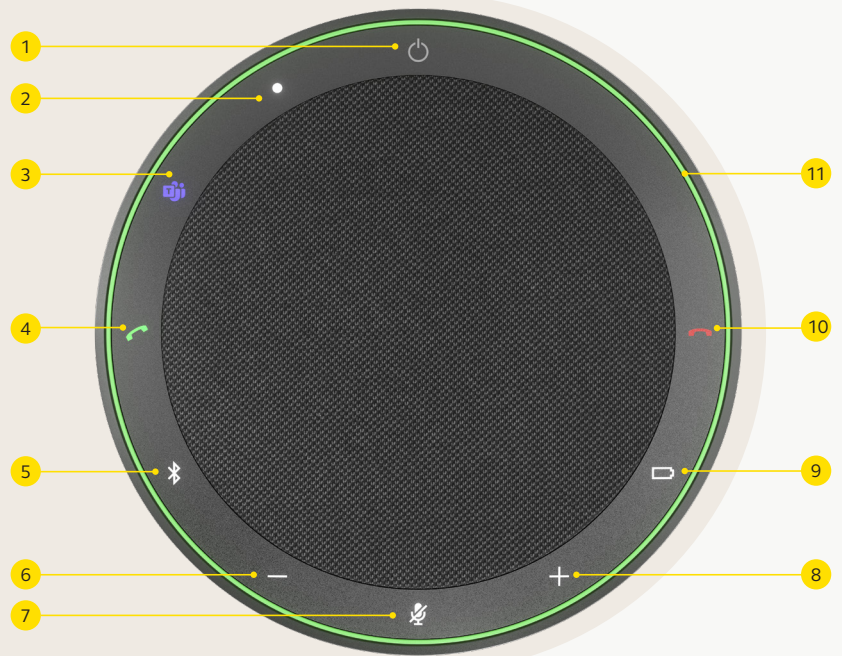

HOW TO USE

①		Power on/off
②		Smart button (use when linking two devices together)
③		Microsoft Teams button (MS variant)
④		Answer call
⑤		Bluetooth pairing
⑥		Volume down
⑦		Mute microphone
⑧		Volume up
⑨		Battery status
⑩		End/reject call
⑪		Microphone Quality Indicator & Status LED ring

HOW TO CONNECT

Hold the Bluetooth button for 3 seconds and follow the voice-guided instructions to pair to your smartphone or tablet. Or connect the USB cable to any available USB C or A port on your computer. The status LED ring will light up white to indicate the speakerphone is connected and powered on.

Plug-and-play