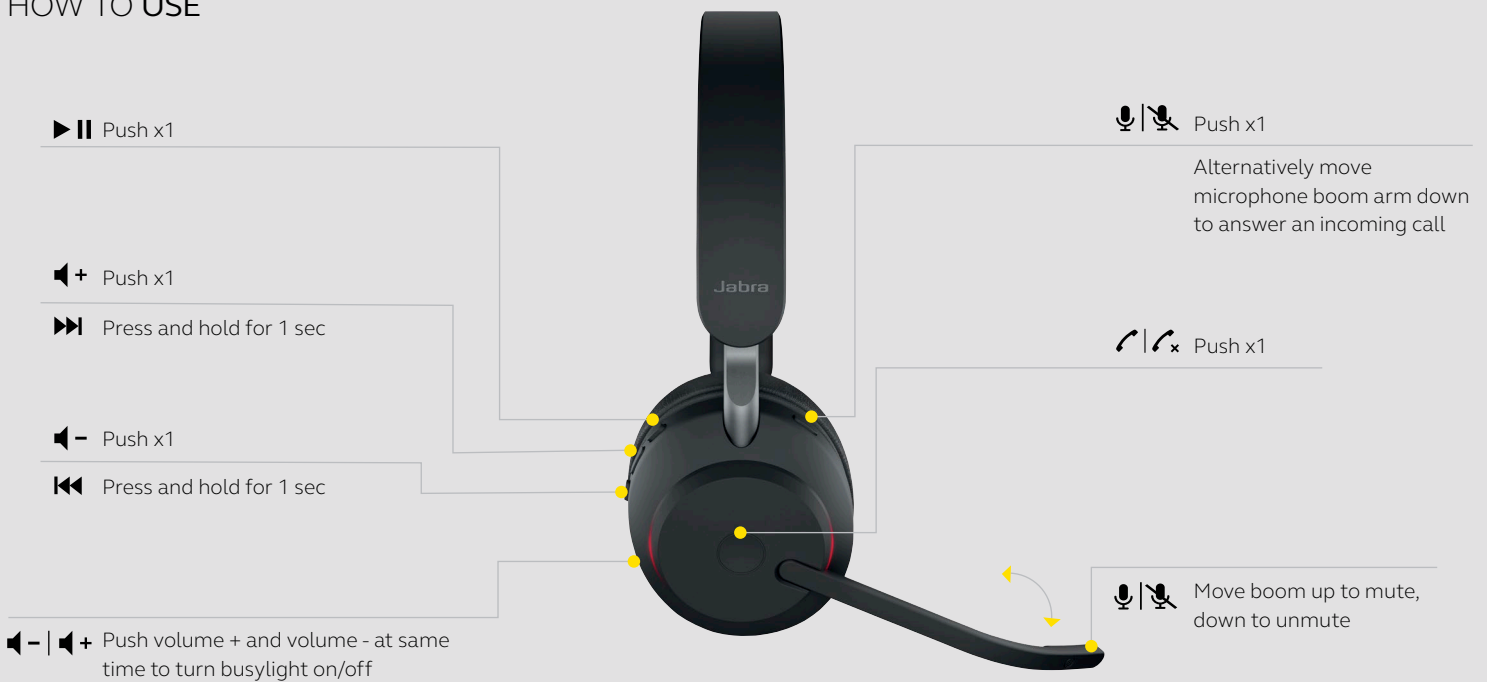

Future-proof tech that gets better with age

Upgradeable platform that will add even more value to your investment with future firmware upgrades through Jabra Xpress.

HOW TO START

1. Plug the Jabra Evolve2 40 into either a USB A or USB C port on your computer (depending on the USB variant of the headset).

2. Position the microphone near your mouth.

HOW TO USE

	FEATURES	BENEFITS
Connectivity	USB-A or USB-C connectivity	Plug-and-play connectivity to your computer or mobile device via USB-A or USB-C
Audio	Microphone	3-microphone technology for outstanding call performance
	Noise-isolating design	Instant noise isolation for improved focus in noisy surroundings
	Software integration	Additional features available via Jabra Xpress and Jabra Direct
	Speakers	Powerful 40mm speakers deliver richer sound for a more immersive audio experience
Ease of use	Busylight	360° busylight on both earcups is visible from all angles, acting as a do-not-disturb sign and protecting your focus
	Boom arm mute and answer call	Move boom arm up to mute or down to unmute or answer call
	Call management	Answer/reject calls; increase/decrease speaker volume; mute
Variants	UC and MS variants	Choose from UC or Microsoft Teams variants
	Wearing styles	Available in stereo and mono variants
Certifications	Leading UC vendors	