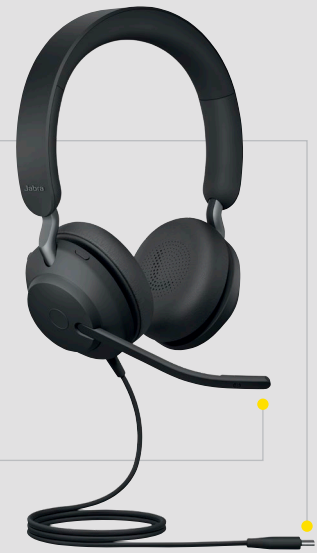

Future-proof tech that gets better with age

Upgradeable platform that will add even more value to your investment with future firmware upgrades through Jabra Xpress.

HOW TO START

1. Plug the Jabra Evolve2 40 into either a USB A or USB C port on your computer (depending on the USB variant of the headset).

2. Position the microphone near your mouth.

HOW TO USE

	FEATURES	BENEFITS
Connectivity	USB-A or USB-C connectivity	Plug-and-play connectivity to your computer or mobile device via USB-A or USB-C
Audio	Microphone	3-microphone technology for outstanding call performance
	Noise-isolating design	Instant noise isolation for improved focus in noisy surroundings
	Software integration	Additional features available via Jabra Xpress and Jabra Direct
	Speakers	Powerful 40mm speakers deliver richer sound for a more immersive audio experience
Ease of use	Busylight	360° busylight on both earcups is visible from all angles, acting as a do-not-disturb sign and protecting your focus
	Boom arm mute and answer call	Move boom arm up to mute or down to unmute or answer call
	Call management	Answer/reject calls; increase/decrease speaker volume; mute
Variants	UC and MS variants	Choose from UC or Microsoft Teams variants
	Wearing styles	Available in stereo and mono variants
Certifications	Leading UC vendors	